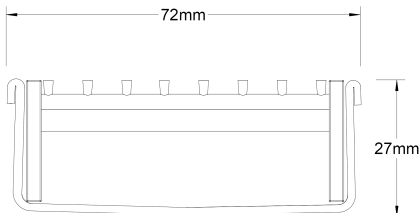

Stormtech Modular Kits are supplied with grate and oversized channel to be cut down on site. One piece channel comes with pre punched spigot with outlet extender (kits up to 2000mm long). Oversized channel enables choice of outlet positions: centre, end or wherever preferred. Kits over 2000mm long and kits requiring multiple outlets are supplied with outlet on joiner plate. All kits are supplied with 2x clip-on end caps.

Refer to AS3500 for outlet pipe sizes specific to your installation. (Grate/Channel Lengths Provided) 900mm/1500mm, 1000mm/1500mm, 1200mm/1800mm, 1500mm/2400mm, 1800mm/3000mm,...

Code 65TRi25

Range 65

Grate Style TR

Category Modular Kits

Channel Material Stainless Steel

Steel Grade 316

Grates longer than 1500mm supplied in sections. Tile Inserts longer than 1200mm supplied in sections. Channels over 3000mm supplied in sections with joiner. +/-2mm tolerance on dimensions.

SPECIFICATIONS + DIMENSIONS

Channel Width	72mm
Channel Depth	27mm
Length(s)	900mm 1000mm 1200mm 1500mm 1800mm 1900mm 2000mm
Outlet Size	DN50

STORMTECH COLOUR FINISHES

Electroplate finishes subject to natural variation with time and local environment. Factors such as pools/surf beaches may require electropolishing. Contact us for suitability.