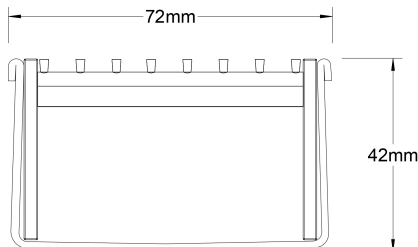

Stormtech Modular Kits are supplied with grate and oversized channel to be cut down on site. One piece channel comes with pre punched spigot with outlet extender (kits up to 2000mm long). Oversized channel enables choice of outlet positions: centre, end or wherever preferred. Kits over 2000mm long and kits requiring multiple outlets are supplied with outlet on joiner plate.

Refer to AS3500 for outlet pipe sizes specific to your installation. (Grate/Channel Lengths Provided) 900mm/1500mm, 1000mm/1500mm, 1200mm/1800mm, 1500mm/2400mm, 1800mm/3000mm, 2000mm/3000mm

Code 65TRi40

Range 65

Grate Style TR

Category Modular Kits

Channel Material Stainless Steel

Steel Grade 316

Grates longer than 1500mm supplied in sections. Tile Inserts longer than 1200mm supplied in sections. Channels over 3000mm supplied in sections with joiner. +/-2mm tolerance on dimensions.

SPECIFICATIONS + DIMENSIONS

Channel Width	72mm
Channel Depth	42mm
Length(s)	900mm 1000mm 1200mm 1500mm 1800mm 1900mm 2000mm
Outlet Size	DN50

STORMTECH COLOUR FINISHES

Electroplate finishes subject to natural variation with time and local environment. Factors such as pools/surf beaches may require electropolishing. Contact us for suitability.