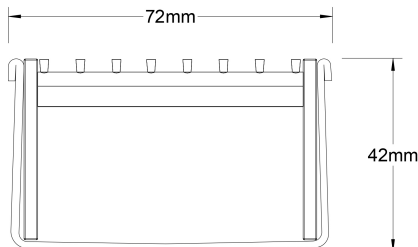

Stormtech Modular Kits are supplied with grate and oversized channel to be cut down on site. One piece channel comes with pre punched spigot with outlet extender (kits up to 2000mm long). Oversized channel enables choice of outlet positions: centre, end or wherever preferred. Kits over 2000mm long and kits requiring multiple outlets are supplied with outlet on joiner plate.

**Code** 65TRi40

**Range** 65

**Grate Style** TR

**Category** Modular Kits

**Channel Material** Stainless Steel

**Steel Grade** 316

**Refer to AS3500 for outlet pipe sizes specific to your installation. (Grate/Channel Lengths Provided) 900mm/1500mm, 1000mm/1500mm, 1200mm/1800mm, 1500mm/2400mm, 1800mm/3000mm, 2000mm/3000mm**

### SPECIFICATIONS + DIMENSIONS

<b>Channel Width</b>	72mm
<b>Channel Depth</b>	42mm
<b>Length(s)</b>	900mm 1000mm 1200mm 1500mm 1800mm 1900mm 2000mm
<b>Outlet Size</b>	DN50

Grates longer than 1500mm supplied in sections. Tile Inserts longer than 1200mm supplied in sections. Channels over 3000mm supplied in sections with joiner. +/-2mm tolerance on dimensions.