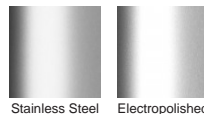

### STORMTECH COLOUR FINISHES

Electroplate finishes subject to natural variation with time and local environment. Factors such as pools/surf beaches may require electropolishing. Contact us for suitability.