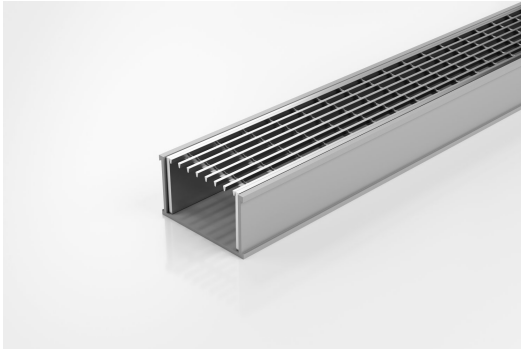

# 65TRG40

## Linear Drain

The 65TR40 is a standard style grate featuring a 3mm wire/5mm gap.

The 65TRG40 is a modular drainage kit with stainless steel grate(s), a uPVC drainage channel and fittings.

The grate(s) are manufactured from 316 marine grade stainless steel and the channel and fittings from uPVC.

**Grate Style** TR

**Category** Modular Kits

**Channel Material** uPVC

**Steel Grade** 316