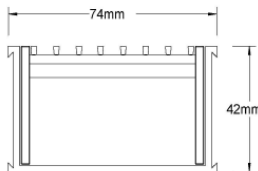

### SPECIFICATIONS + DIMENSIONS

<b>Channel Width</b>	74mm
<b>Channel Depth</b>	42mm
<b>Length(s)</b>	900mm 1000mm 1200mm 1500mm 1800mm 1900mm 2000mm 2100mm 2200mm 2400mm 2500mm 2700mm 3000mm
<b>Outlet Size</b>	DN40, DN50