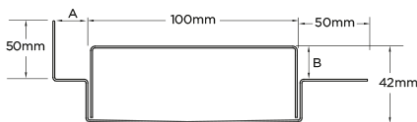

**Code** 100ARiMTLF

**Range** 100

**Grate Style** AR

**Category** Made-to-Length

**Channel Material** Stainless Steel

**Steel Grade** 316

Grates longer than 1500mm supplied in sections. Tile Inserts longer than 1200mm supplied in sections. Channels over 3000mm supplied in sections with joiner. +/-2mm tolerance on dimensions.

### SPECIFICATIONS + DIMENSIONS

<b>Channel Width</b>	100mm
<b>Channel Depth</b>	42mm
<b>Length(s)</b>	As Required
<b>Outlet Size</b>	DN40, DN50, DN65, DN80, DN100