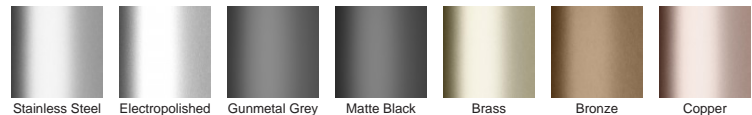

**Code** 100ARiMTLF

**Range** 100

**Grate Style** AR

**Category** Made-to-Length

**Channel Material** Stainless Steel

**Steel Grade** 316

Grates longer than 1500mm supplied in sections. Tile Inserts longer than 1200mm supplied in sections. Channels over 3000mm supplied in sections with joiner. +/-2mm tolerance on dimensions.

### STORMTECH COLOUR FINISHES

Electroplate finishes subject to natural variation with time and local environment. Factors such as pools/surf beaches may require electropolishing. Contact us for suitability.