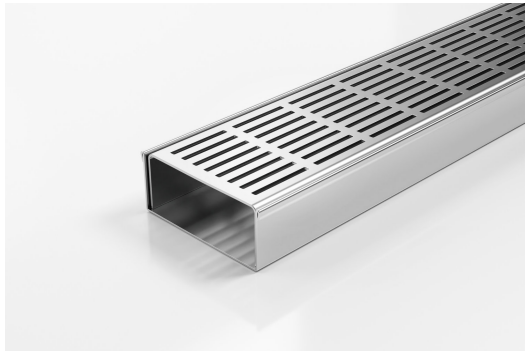

## Linear Drain

The 100PSi40 is a punched slot grate design.

This slot perforated grate manufactured from 316 marine grade stainless steel combined with stainless steel channel offers an affordable option to use the Slimline drainage system.

Stormtech Modular Kits are supplied with grate and oversized channel to be cut down on site. One piece channel comes with pre punched spigot with outlet extender (kits up to 2000mm long). Oversized channel enables choice of outlet positions: centre, end or wherever preferred. Kits over 2000mm long and kits requiring multiple outlets are supplied with outlet on joiner plate. All kits are supplied with 2x clip-on end caps.