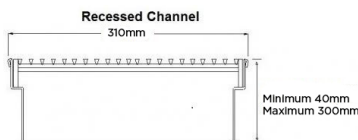

Grates longer than 1500mm supplied in sections. Tile Inserts longer than 1200mm supplied in sections. Channels over 3000mm supplied in sections with joiner. +/-2mm tolerance on dimensions.

Copyright © Stormtech Pty Ltd. Patent 733361. Drawings not to scale, please use dimensions shown. Downloaded 31/05/2026 (please check for updates)

Visit stormtech.com.au
for tools + inspiration.

Phone **1300 653 403**

Email info@stormtech.com.au