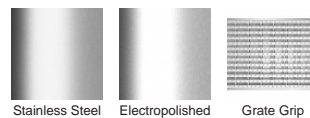

STORMTECH COLOUR FINISHES

Electroplate finishes subject to natural variation with time and local environment. Factors such as pools/surf beaches may require electropolishing. Contact us for suitability.

PRODUCT APPLICATIONS

Bathroom Drainage	Pool and Spa Area Drainage
Aged / Health Care Drainage	Paved Area Drainage
Balcony Drainage	Shower Drainage
Commercial Drainage	Multi-Residential Drainage
Courtyard / Patio Drainage	Special Needs Drainage
Driveway Drainage	Threshold Drainage