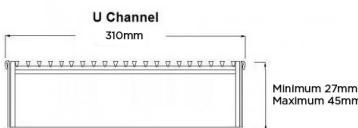

Grates longer than 1500mm supplied in sections. Tile Inserts longer than 1200mm supplied in sections. Channels over 3000mm supplied in sections with joiner. +/-2mm tolerance on dimensions.

Copyright © Stormtech Pty Ltd. Patent 733361. Drawings not to scale, please use dimensions shown. Downloaded 31/05/2026 (please check for updates)

Visit stormtech.com.au
for tools + inspiration.

Phone **1300 653 403**

Email info@stormtech.com.au